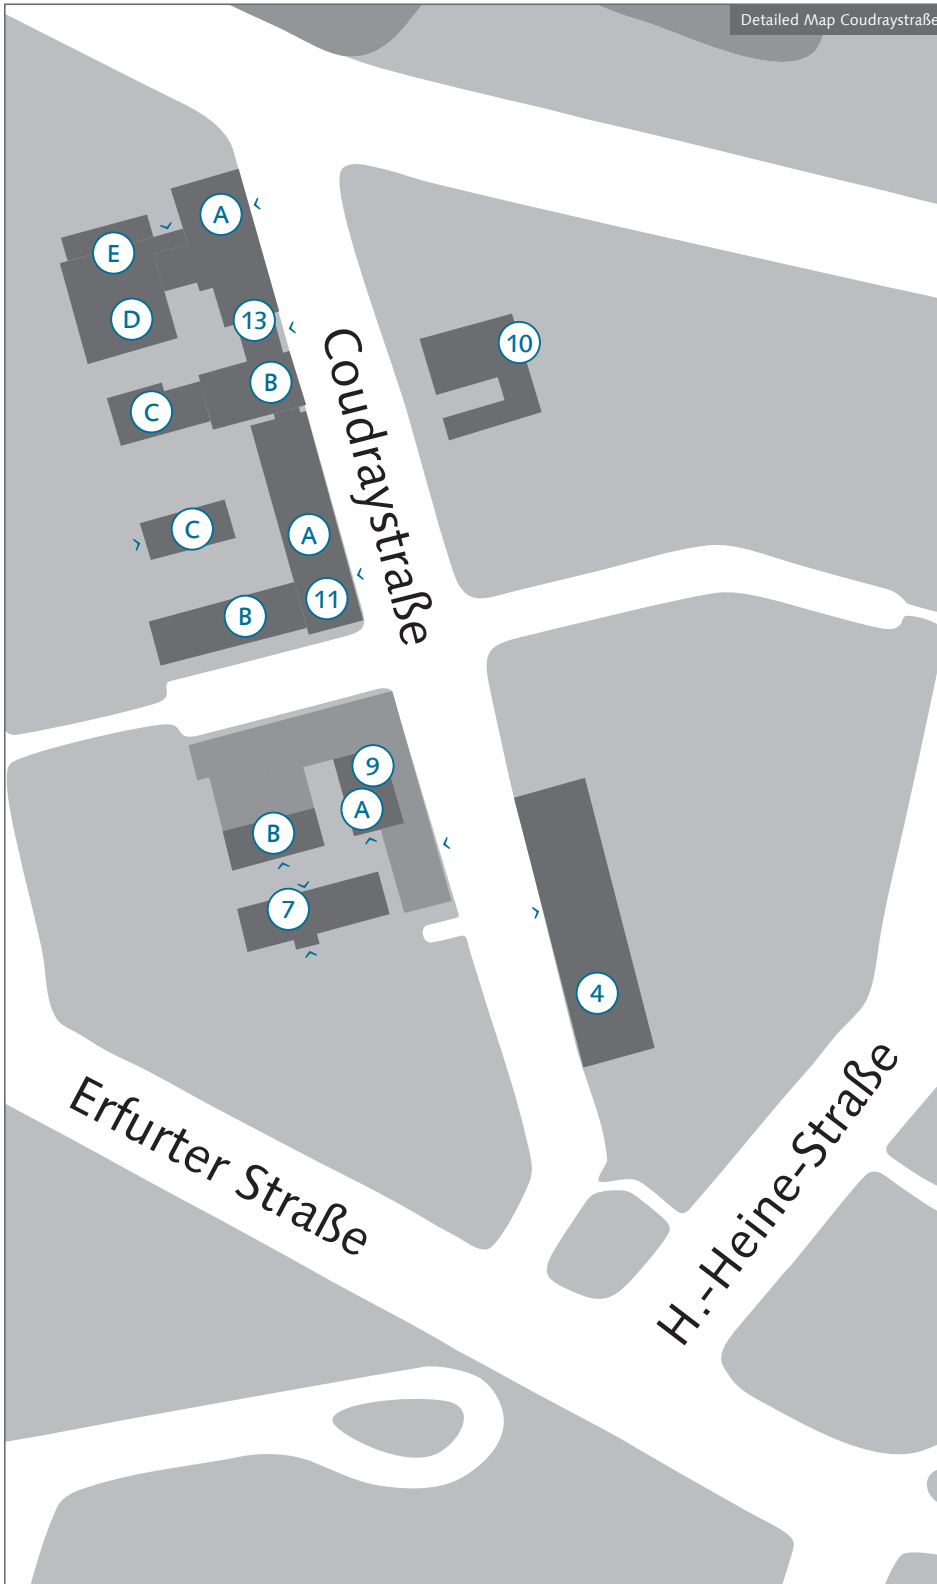

Campus Map of the Bauhaus-Universität Weimar Building Numbers and Delivery Entrances

- ⑬ Building Number
- ①a Building Number (additional)
- Ⓐ Building Section
- > Building Entrance

Contact the Service Centre
for Facility Management
Administration Office,
Coudraystraße 7, Room 310,
Phone 036 43/582251.

Campus Map of the
Bauhaus-Universität Weimar
Building Numbers and Delivery Entrances