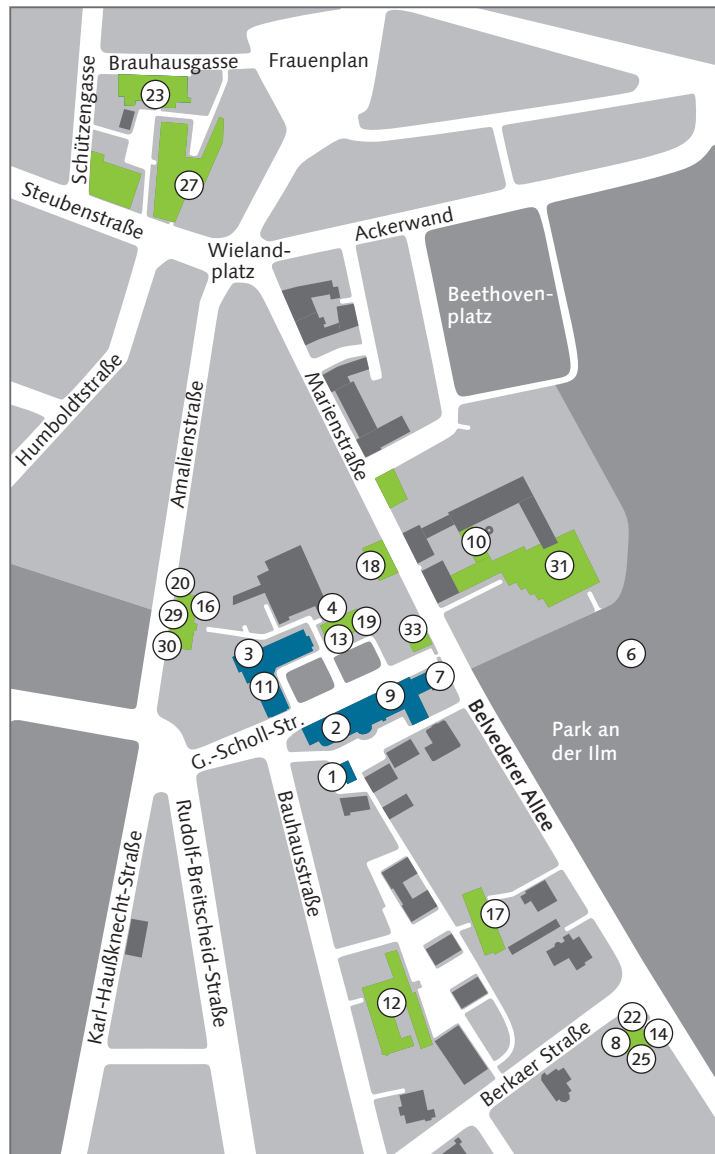

Campus Map of the Bauhaus-Universität Weimar

Main Places

Campus Map of the Bauhaus-Universität Weimar

Main Places

Generally

- 1 **Bauhaus.Atelier | Info Shop Café ***
Geschwister-Scholl-Straße 6a
- 2 **Main Building ***
Geschwister-Scholl-Straße 8
- 3 **Van-de-Velde-Building ***
Geschwister-Scholl-Straße 7
- 4 **Campus.Office**
Geschwister-Scholl-Straße 15
- 5 **Model House »Haus Am Horn« ***
Am Horn 61
- 6 **Park an der Ilm ***

* **UNESCO World Heritage Site**

University Directorate

- 7 **President's Office**
Geschwister-Scholl-Straße 8
- 8 **Chancellor's Office**
Belvederer Allee 6

Faculties

- 9 **Faculty of Architecture and Urbanism, Dean's Office**
Geschwister-Scholl-Straße 8
- 10 **Faculty of Civil Engineering, Dean's Office**
Marienstraße 13 E
- 11 **Faculty of Art and Design, Dean's Office**
Geschwister-Scholl-Straße 7
- 12 **Faculty of Media, Dean's Office**
Bauhausstraße 11

Administrative Departments

- 13 **Office of Student and Academic Affairs (DSL), International Office (DIB)**
Geschwister-Scholl-Straße 15 (Campus.Office)
- 14 **Human Resources (DP)**
Belvederer Allee 6
- 15 **Finance Department (DF), Research Operations Office (DFo)**
Cranachstraße 47

Further University Facilities

- 16 **Alumni Office**
Amalienstraße 13
- 17 **Modernist Archive (AdM)**
Bauhausstraße 7b
- 18 **Bauhaus Research School (BRS)**
Marienstraße 14
- 19 **Careers Service**
Geschwister-Scholl-Straße 15