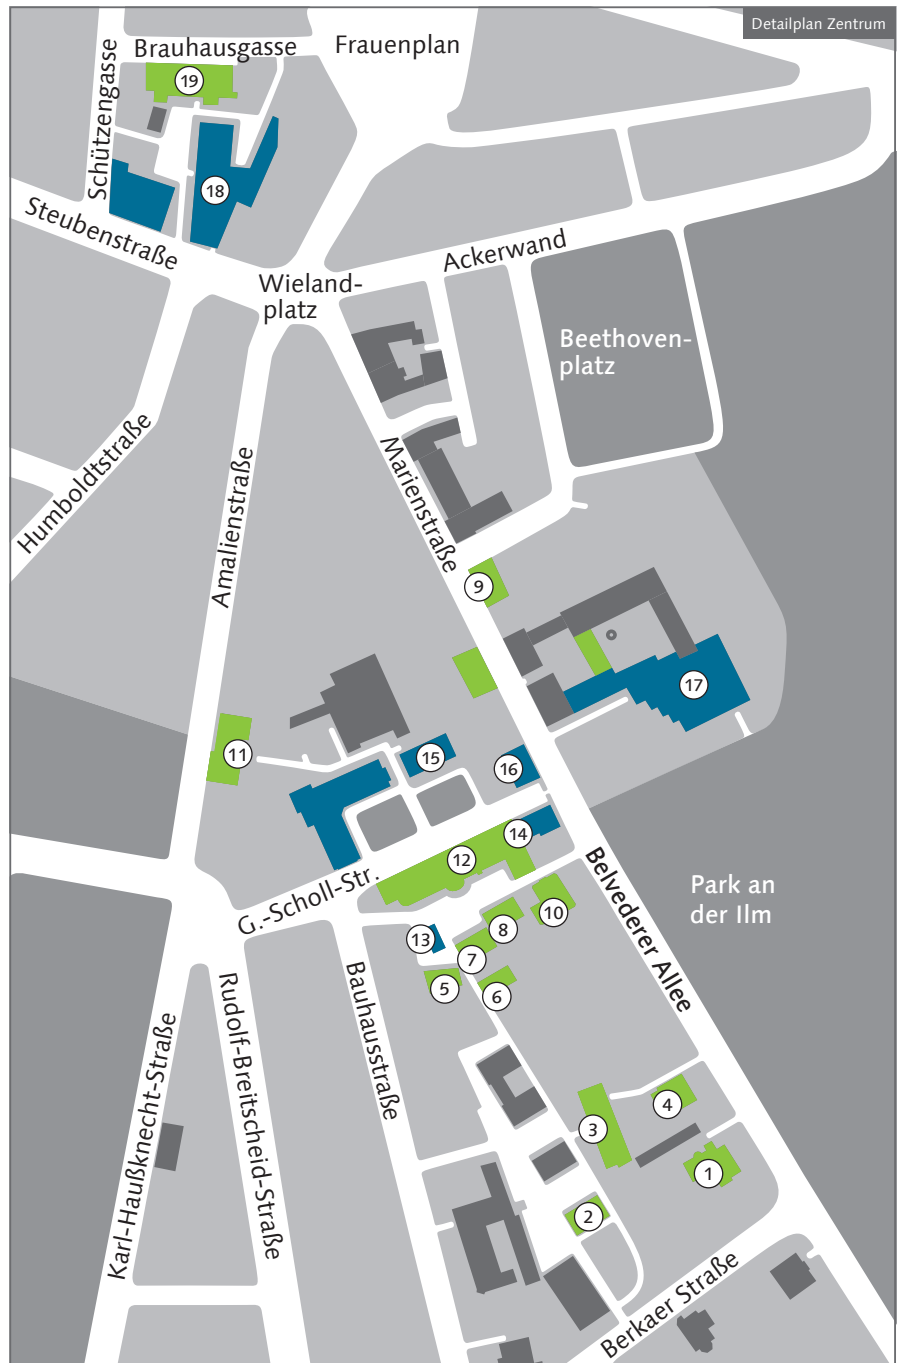

Campus Map of the Bauhaus-Universität Weimar

Faculty of Architecture and Urbanism

- 1 Institute of European Urban Studies (IfEU), Depts. of Landscape Architecture and Planning, Spatial Planning and Research, Urban Architecture, Urban Planning, European Cities and Urban Heritage
Belvederer Allee 5
- 2 »Green:house«, student workrooms, bauhaus.institute for experimental architecture (ifex), Junior professorship Constructive Design and Experimentation
Bauhausstraße 9 c
- 3 Archive of Modernity, classrooms, student workrooms
Bauhausstraße 7 b
- 4 Depts. of Construction Management and Construction Economics, Urban Studies and Social Research
Belvederer Allee 4
- 5 Art and Cultural History, Building Design, Cultural History, Theory and History of modern Architecture, Depts. of Urban Design, building model studio, Graduate Research Centre
Geschwister-Scholl-Straße 6 (»Preller house«)
- 6 »x.stahl« Belvederer Allee 1c
- 7 Student workrooms, model-making workshops
Belvederer Allee 1b (Kubus)
- 8 Media computer pool (»Blue pool«), student workrooms
Belvederer Allee 1a (Kubus)
- 9 Student workrooms Marienstraße 9
- 10 Depts. of Design and Housing, Design and Building Construction, Computational Architecture, Computer Science in Architecture, Structural Design
Belvederer Allee 1
- 11 Digital photo laboratory, analogue photo lab and photo studio

**Campus Map of the
Bauhaus-Universität Weimar**
Faculty of Architecture and Urbanism

Bauhaus-Universität Weimar

University Communications

Generally

- 13 **Bauhaus.Atelier | Info Shop Café**
Geschwister-Scholl-Straße 6a
- 14 **Hauptgebäude ***
Geschwister-Scholl-Straße 8
- 15 **Campus.Office, International Office**
Geschwister-Scholl-Straße 15
- 16 **Students House »M18«**
Marienstraße 18
- 17 **Mensa am Park**
Marienstraße 15b

- 18 **Universitätsbibliothek (UB),
Limona, Audimax**
Steubenstraße 6/8

- 19 **SCC (Rechenzentrum)**
Steubenstraße 6a

* **UNESCO World Heritage Site**