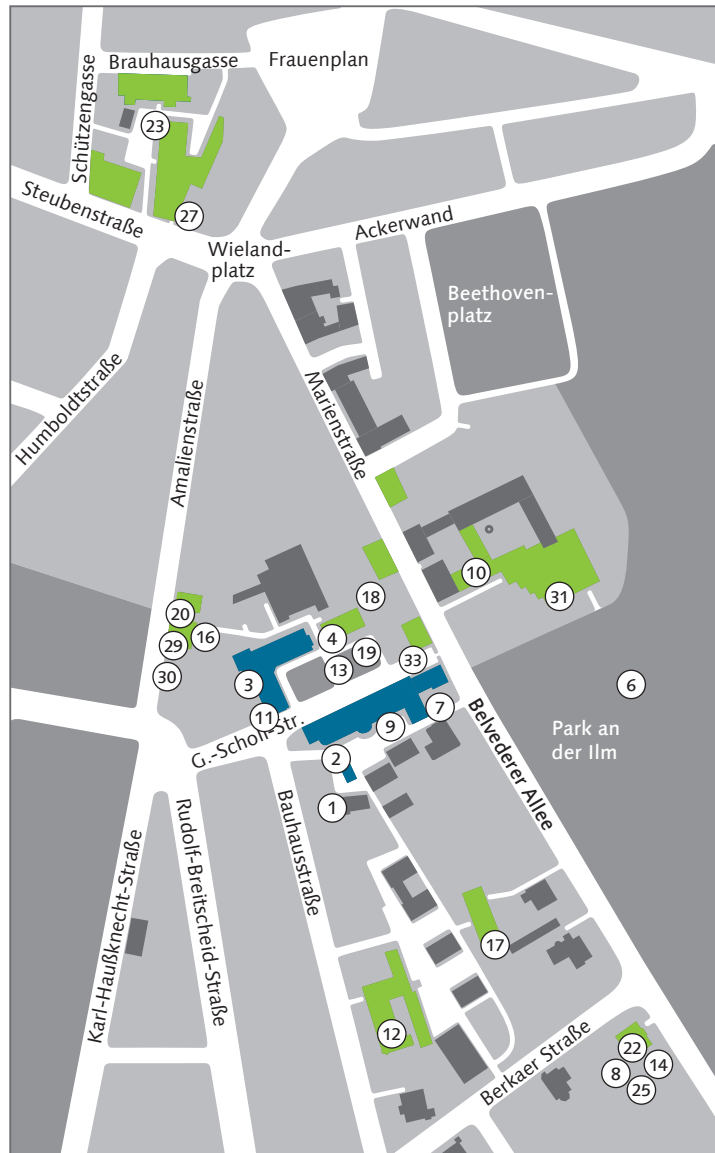

Campus Map of the Bauhaus-Universität Weimar

Main Places

Campus Map of the Bauhaus-Universität Weimar

Main Places

Generally

- 1 Bauhaus.Atelier | Info Shop Café *
Geschwister-Scholl-Straße 6a
- 2 Main Building *
Geschwister-Scholl-Straße 8
- 3 Van-de-Velde-Building *
Geschwister-Scholl-Straße 7
- 4 Campus.Office
Geschwister-Scholl-Straße 15
- 5 Model House »Haus Am Horn« *
Am Horn 61
- 6 Park an der Ilm *

* UNESCO World Heritage Site

University Directorate

- 7 President's Office
Geschwister-Scholl-Straße 8
- 8 Chancellor's Office
Belvederer Allee 6

Faculties

- 9 Faculty of Architecture and Urbanism, Dean's Office
Geschwister-Scholl-Straße 8
- 10 Faculty of Civil and Environmental Engineering, Dean's Office
Marienstraße 13 E
- 11 Faculty of Art and Design, Dean's Office
Geschwister-Scholl-Straße 7
- 12 Faculty of Media, Dean's Office
Bauhausstraße 11

Further University Facilities

- 16 Alumni Office
Amalienstraße 13
- 17 Modernist Archive (AdM)
Bauhausstraße 7b
- 18 Bauhaus Research School (BRS)
Marienstraße 14
- 19 Careers Service
Geschwister-Scholl-Straße 15
- 20 Equal Opportunity Office
Amalienstraße 13

- 21 Startup Hub »neudeli«
Helmholtzstraße 15
- 22 Legal affairs
Belvederer Allee 6
- 23 Service Centre for Computersystems and Communication (SCC)
Steubenstraße 6a
- 24 Service Centre for Facility Management (SL)
Cranachstraße 47
- 25 Service Centre for Security Management
Belvederer Allee 6
- 26 Sprachenzentrum: Centre for Language and Cultural Learning (SZ)
Coudraystraße 13A
- 27 University Library (UB), Audimax
Steubenstraße 6/8
- 28 Institutional Development
Amalienstraße 13
- 29 University Communications (UK)
Amalienstraße 13
- 30 University Sports Centre »An der Falkenburg« (USZ)
Belvederer Allee 25A