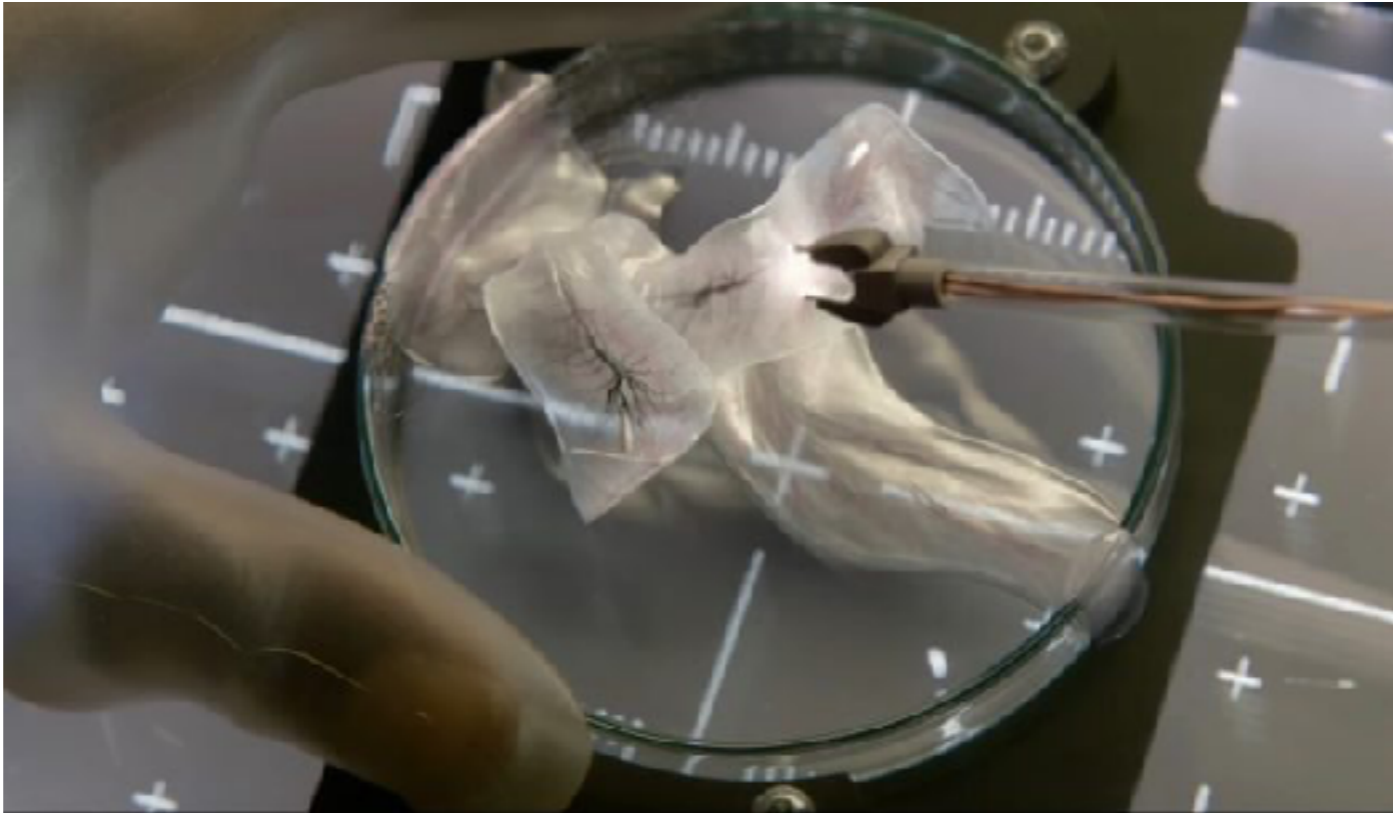

Slime Mold

JAKE
GYLLENHAAL REBECCA
FERGUSON EVAN
REYNOLDS

BE CAREFUL WHAT YOU SEARCH FOR.

LIFE

COLUMBIA PICTURES AND SKYDANCE PRESENT A SKYDANCE PRODUCTION A FILM BY DANIEL ESPINOZA JAKE GYLLENHAAL REBECCA FERGUSON EVAN REYNOLDS THE HOPKIN BRADY KATHY BURKE ROBERTO URSUA
WITH PAUL DOOLEY AND LINDA ELLIOTT PRODUCED BY FRANCIS FORD COPELAND AND JIM WAREHEAD WRITTEN BY DANIEL ESPINOZA AND JAMES W. HANCOCK DIRECTED BY DANIEL ESPINOZA
CASTING BY JAMES W. HANCOCK COSTUME DESIGNER JAMES W. HANCOCK EXECUTIVE PRODUCERS JAMES W. HANCOCK AND JIM WAREHEAD PRODUCED BY FRANCIS FORD COPELAND AND JIM WAREHEAD
SKYDANCE COLUMBIA PICTURES SONY PICTURES CLASSICS COMING SOON 

Slime molds are capable of passing on learned behaviors to new cell populations

Harvard University, The Graduate School of Arts and Sciences

‘Intelligence’

EL cerebro, ese gran desconocido

Puedes contactar con los administradores de este blog en el formulario de contacto de

...

3D Glass Portraits by NFN Kalyan
Posted by Susan Yang on 29 October 2014

Thank you