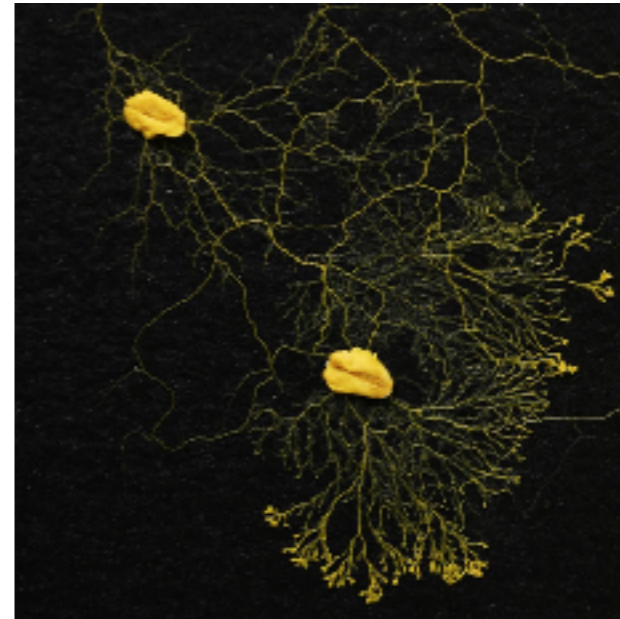

Slime Mold

JAKE
GYLLENHAAL REBECCA
FERGUSON EVAN
REYNOLDS

BE CAREFUL WHAT YOU SEARCH FOR.

LIFE

COLUMBIA PICTURES AND SKYDANCE PRESENT A SKYDANCE PRODUCTION A FILM BY DANIEL ESPINOZA JAKE GYLLENHAAL REBECCA FERGUSON EVAN REYNOLDS THE HOPKIN BRADY KATHY BURKE ROBERTO URSUA
WITH PAUL DOOLEY AND LINDA ELLIOTT PRODUCED BY FRANCIS FORD COPELAND AND JIM WAREHEAD WRITTEN BY DANIEL ESPINOZA AND JAMES W. HANCOCK DIRECTED BY DANIEL ESPINOZA
CASTING BY JAMES W. HANCOCK COSTUME DESIGNER JAMES W. HANCOCK EXECUTIVE PRODUCERS JAMES W. HANCOCK AND JIM WAREHEAD PRODUCED BY FRANCIS FORD COPELAND AND JIM WAREHEAD
SKYDANCE COLUMBIA PICTURES SONY PICTURES CLASSICS COMING SOON 

Slime molds are capable of passing on learned behaviors to new cell populations

Harvard University, The Graduate School of Arts and Sciences

‘Intelligence’

EL cerebro, ese gran desconocido

Puedes contactar con los administradores de este blog en el formulario de contacto de