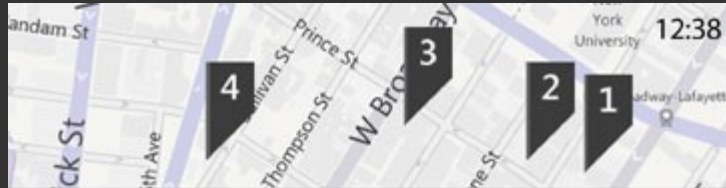

Soho

eat+drink

distance

- 1** Woo Lae Oak Inc.
148 Mercer St Frnt 1 New York, NY
Korean, \$\$\$\$
0.10 mi
- 2** Mercer Kitchen
99 Prince St New York, NY 10012
American, \$\$\$\$\$
0.12 mi
- 3** Bitter End
147 Bleecker St New York, NY 10012
\$
0.16 mi
- 4** Kenny's Castaways
157 Bleecker St New York, NY 10012
Pizza, \$\$

So

S

eve

M
A

N

Soho

eat+drink

distance

4 Kenny's Castaways
157 Bleeker St New York, NY 10012
Pizza \$\$
0.20min

Soho

Shopping

even