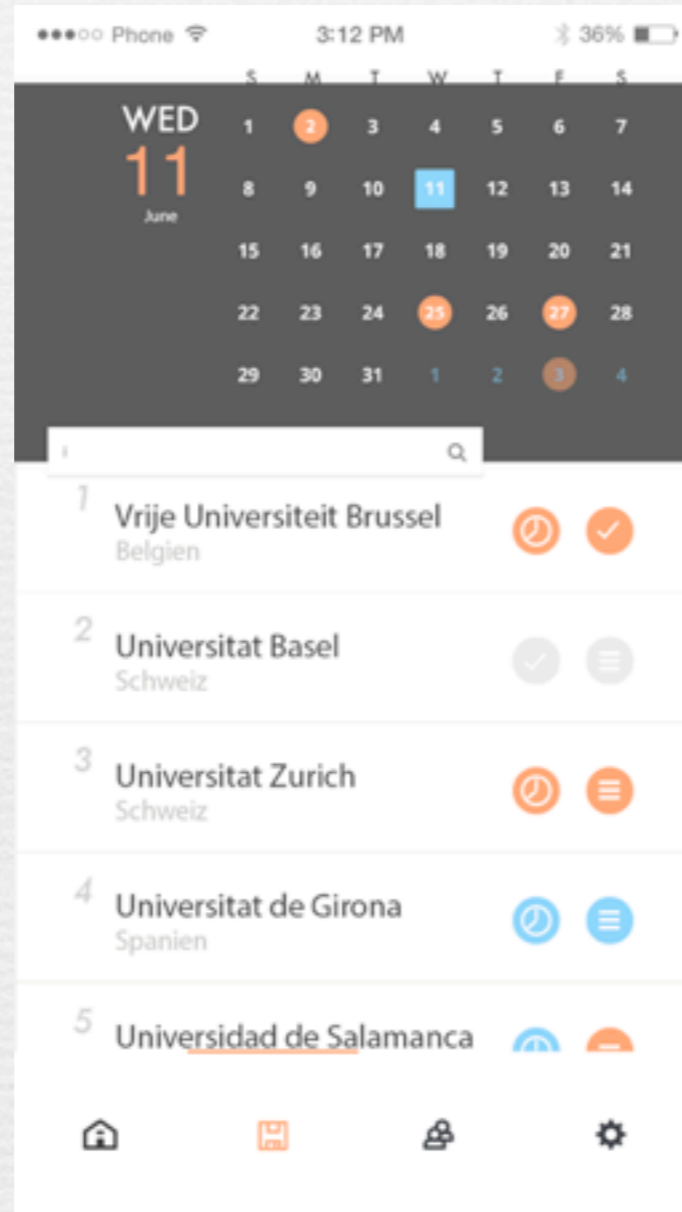

Hain-Ruey Chan

Bauhaus University Weimer / Faculty of Media Art & Design
Interface Design Project / SS 2015 / Prof. Dr. Jens Geelhaar

Main Idea

Concept

- + Information
- + Social platform
- + Personal helper
- + Based on people & location

(Landing pages)

Organization Chart

User Interface

Home

- + Location
- + Map

Search results

University info

- + Comments
- + Add to my list
- + Information
- + City Guide

University info

- + Requirement of application

City Guide

- + Information
- + Booking
- + ...

User Interface

My Collection

- + Calendar
- + Reminder
- + My ranking
- + Checking list

Checking list

+ Reminder

User Interface

News

+ Search

Forum

Location / College

- + Notification
- + My collection
- + Message

Message