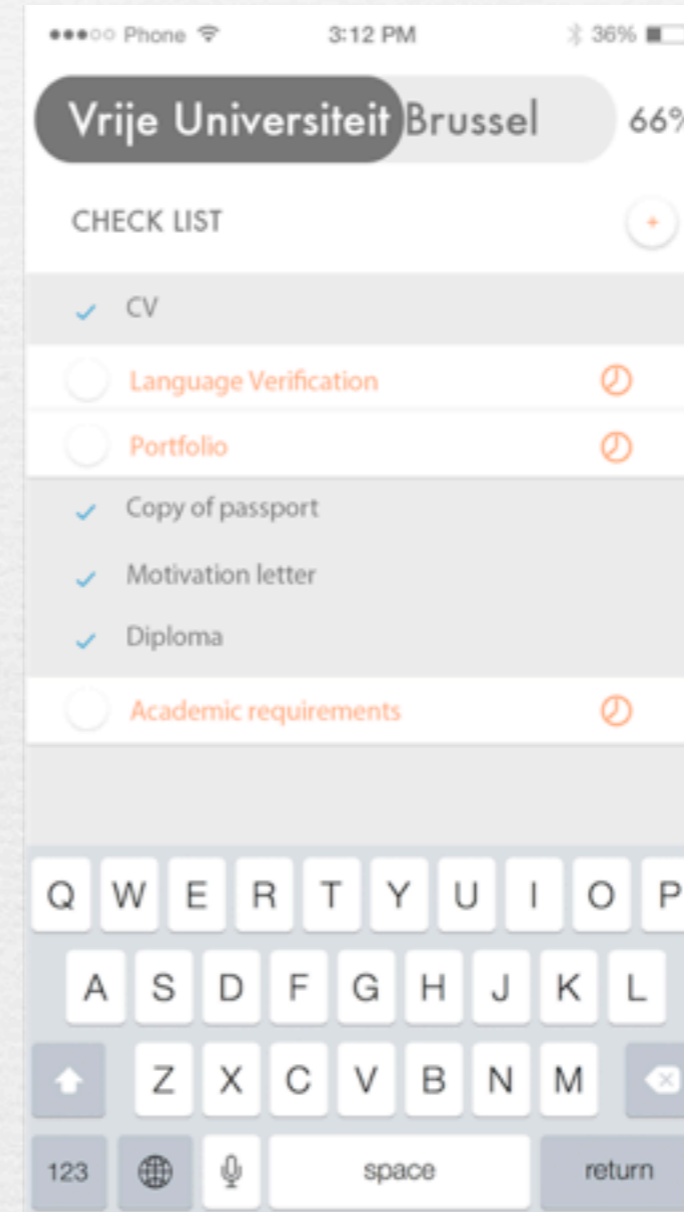

(Landing pages)

Organization Chart

User Interface

Home

- + Location
- + Map

Search results

University info

- + Comments
- + Add to my list
- + Information
- + City Guide

University info

- + Requirement of application

City Guide

- + Information
- + Booking
- + ...

User Interface

My Collection

- + Calendar
- + Reminder
- + My ranking
- + Checking list

Checking list

+ Reminder

User Interface

News

+ Search

Forum

Location / College

- + Notification
- + My collection
- + Message

Message