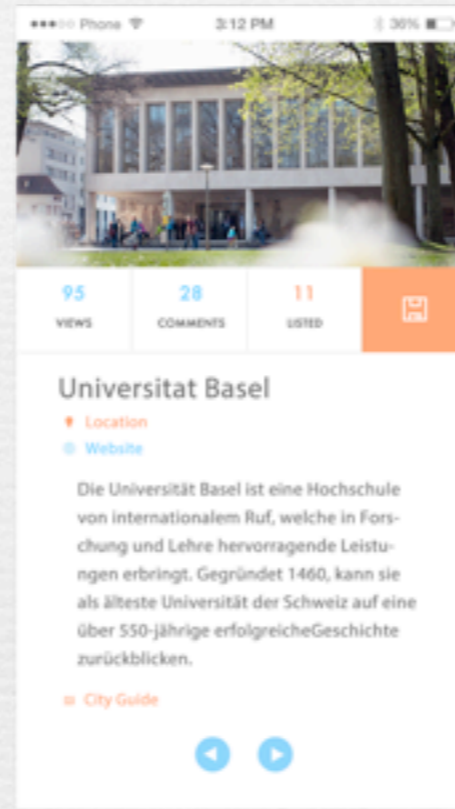

Hain-Ruey Chan

Bauhaus University Weimer / Faculty of Media Art & Design
Interface Design Project / SS 2015 / Prof. Dr. Jens Geelhaar

Main Idea

Concept

- + Information
- + Social platform
- + Personal helper
- + Based on people & location

(Landing pages)

Organization Chart

User Interface

Home

- + Location
- + Map

Search results

University info

- + Comments
- + Add to my list
- + Information
- + City Guide

University info

- + Requirement of application

City Guide

- + Information
- + Booking
- + ...

User Interface

My Collection

- + Calendar
- + Reminder
- + My ranking
- + Checking list

Checking list