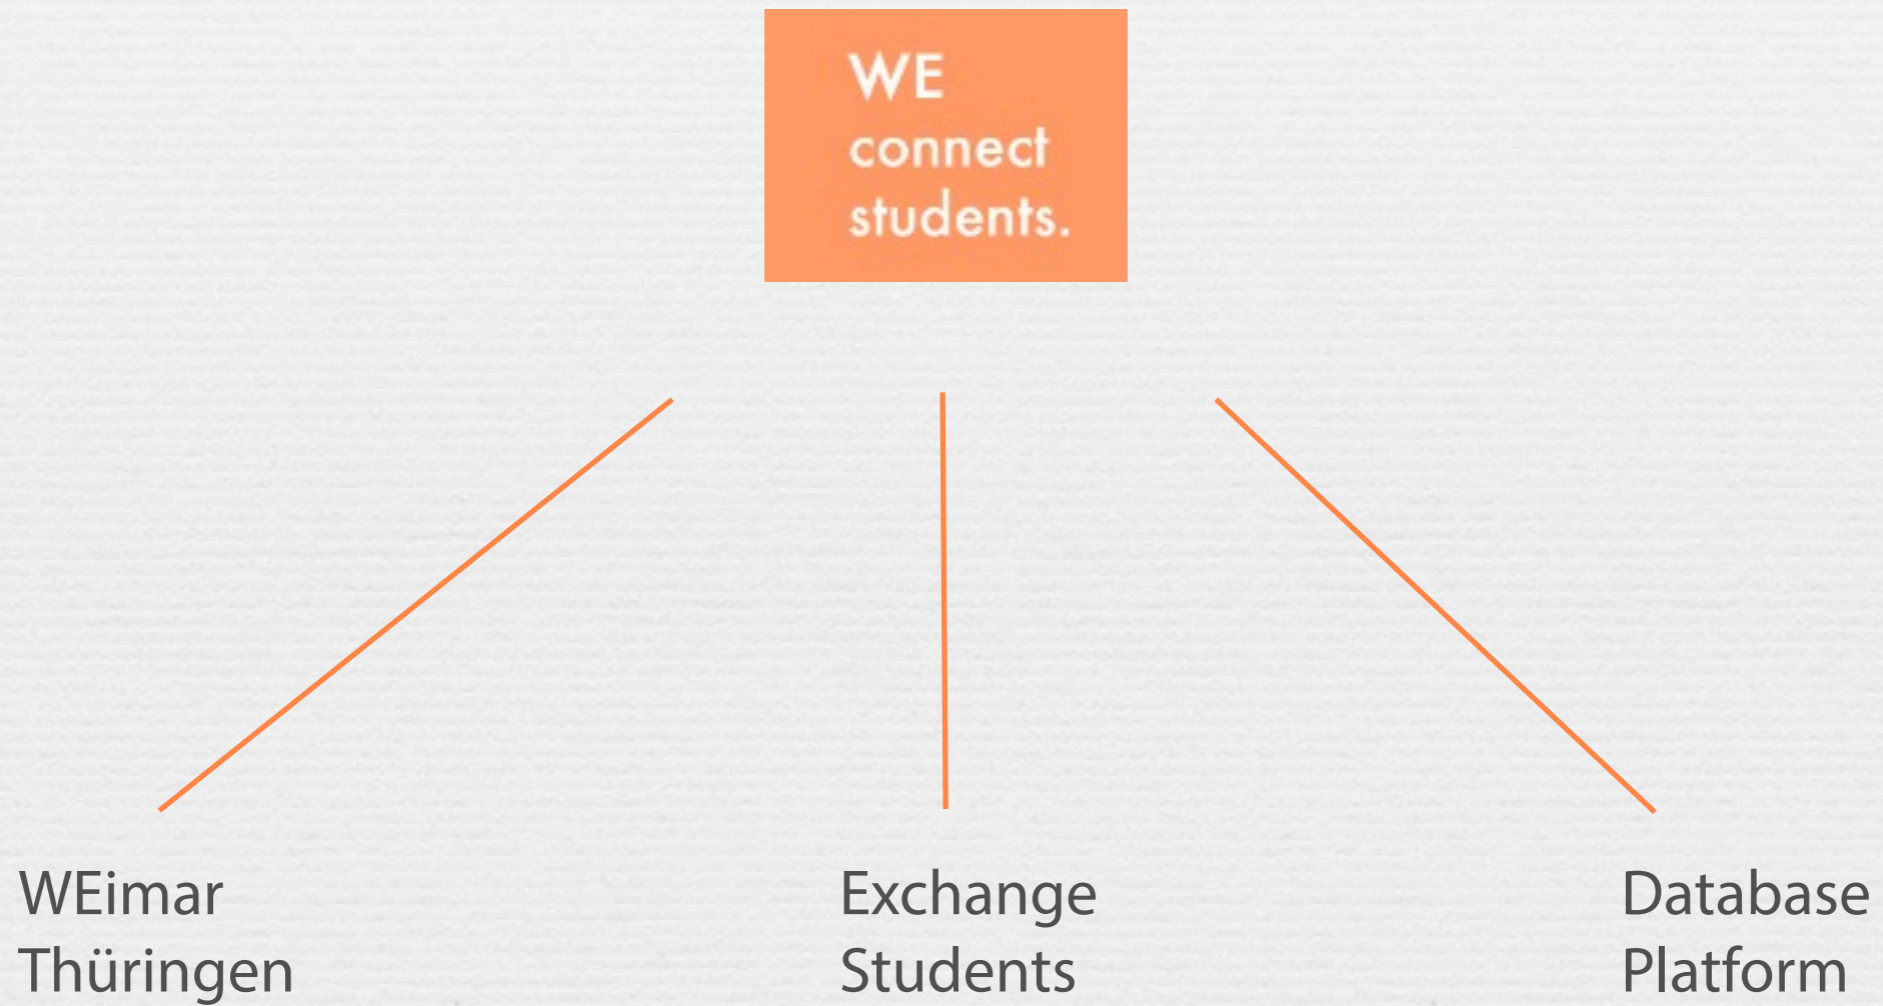

Hain-Ruey Chan

Bauhaus University Weimer / Faculty of Media Art & Design
Interface Design Project / SS 2015 / Prof. Dr. Jens Geelhaar

Main Idea

Concept

- + Information
- + Social platform
- + Personal helper
- + Based on people & location

(Landing pages)

Organization Chart

User Interface

Home

- + Location
- + Map

Search results

University info

- + Comments
- + Add to my list
- + Information
- + City Guide