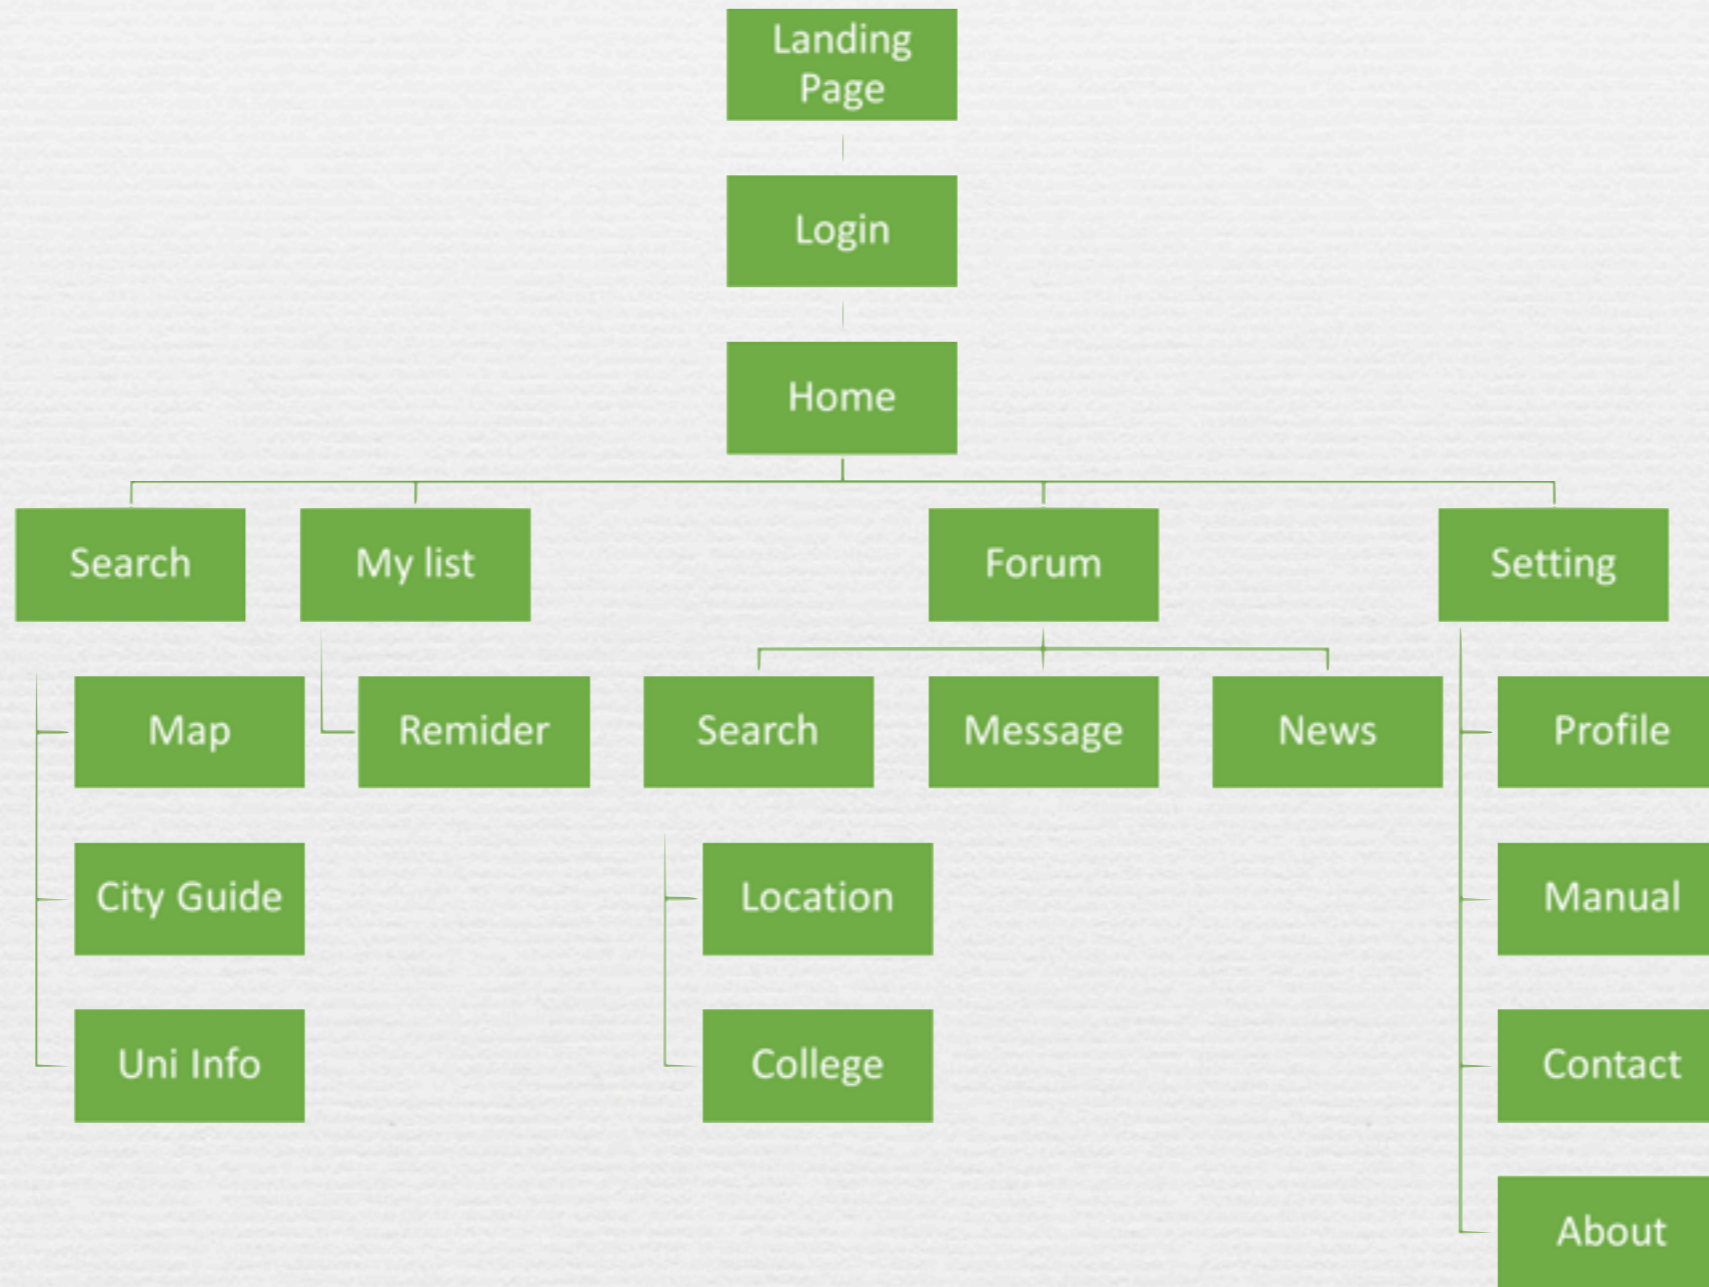

Hain-Ruey Chan

Bauhaus University Weimer / Faculty of Media Art & Design
Interface Design Project / SS 2015 / Prof. Dr. Jens Geelhaar

Main Idea

Concept

- + Information
- + Social platform
- + Personal helper
- + Based on people & location

(Landing pages)

Organization Chart

User Interface

Home

- + Location
- + Map

Search results

University info

- + Comments
- + Add to my list
- + Information
- + City Guide

University info

- + Requirement of application

City Guide

- + Information
- + Booking
- + ...

User Interface

My Collection

- + Calendar
- + Reminder
- + My ranking
- + Checking list

Checking list

+ Reminder

User Interface

News

+ Search

Forum

Location / College

- + Notification
- + My collection
- + Message

Message