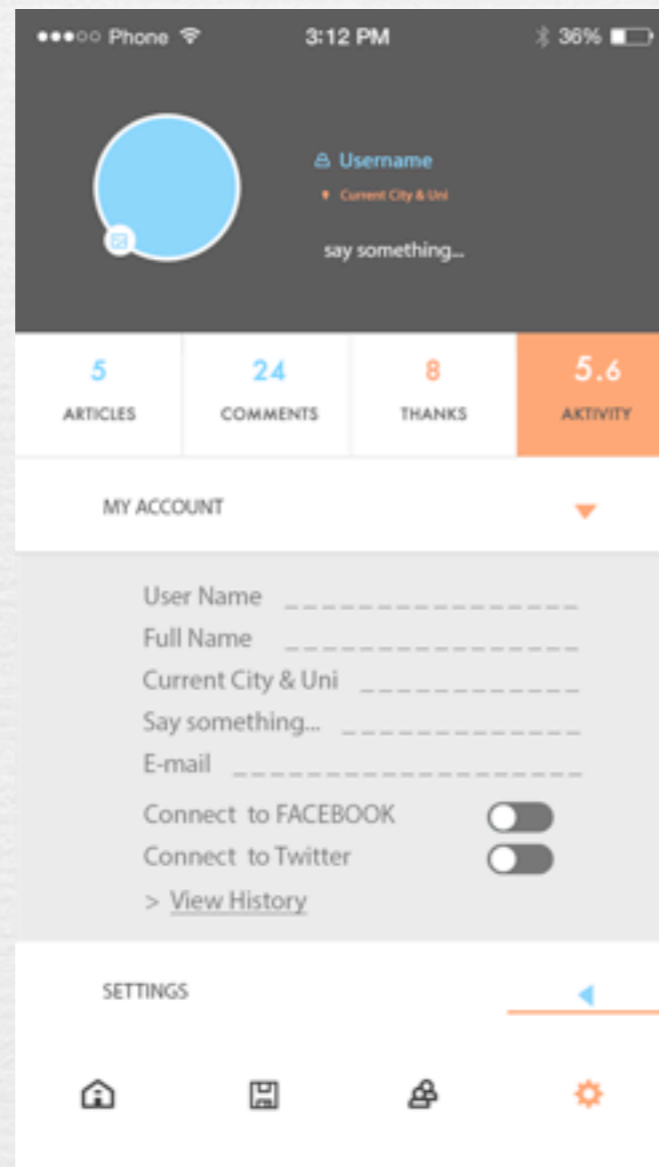

(Landing pages)

Organization Chart

User Interface

Home

- + Location
- + Map

Search results

University info

- + Comments
- + Add to my list
- + Information
- + City Guide

University info

- + Requirement of application

City Guide

- + Information
- + Booking
- + ...

User Interface

My Collection

- + Calendar
- + Reminder
- + My ranking
- + Checking list

Checking list

+ Reminder

User Interface

News

+ Search

Forum

Location / College

- + Notification
- + My collection
- + Message

Message

+ Friend List

Chat room

User Interface

Settings

- + Profile
- + Settings
- + Maunal
- + About
- + Contact

Thank you :-)