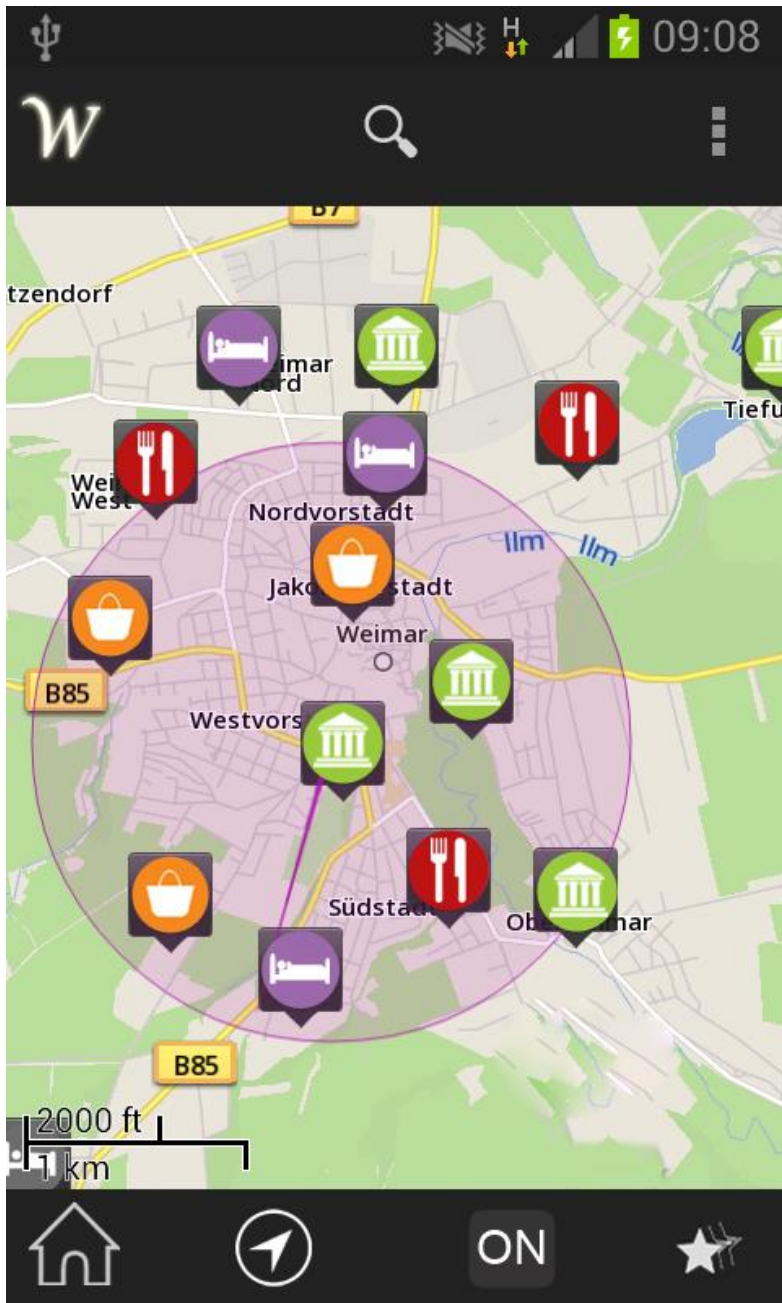

### SHARE PICTURE VIA

 Weimar Guide

## Export

 Weimar Guide

 Facebook

 Google+

 Flickr

 Twitter

# MAP

# Culture

06:48

A-Z

POPULAR

DISTANCE

Goethe House (Weimar)

1076 ft

◉ museum